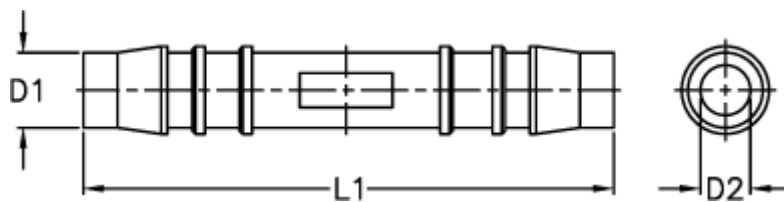

Data Sheet

Article number: 027508900008

Description: Norma hose coupling GS 8

Measures

D1 = 8

D2 = 5.6

L1 = 56.0